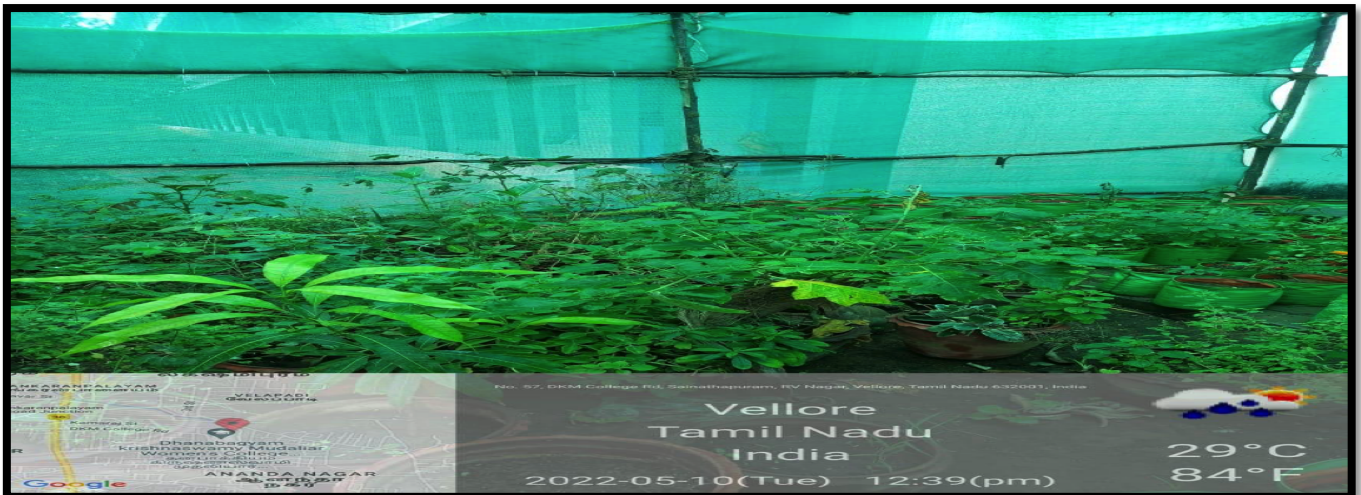

HERBAL GARDEN

CAMPUS NURSERY MANAGEMENT

PLANT PRODUCTION MANAGEMENT

MAINTENANCE OF NURSERY

CAMPUS NURSERY MANAGEMENT

COLLECTED MANGO SEED IN NURSERY

MANGO SEED BANK

P. & G.
Principal
D.K.M. COLLEGE FOR WOMEN
(AUTONOMOUS),
VELLORE - 632 001.